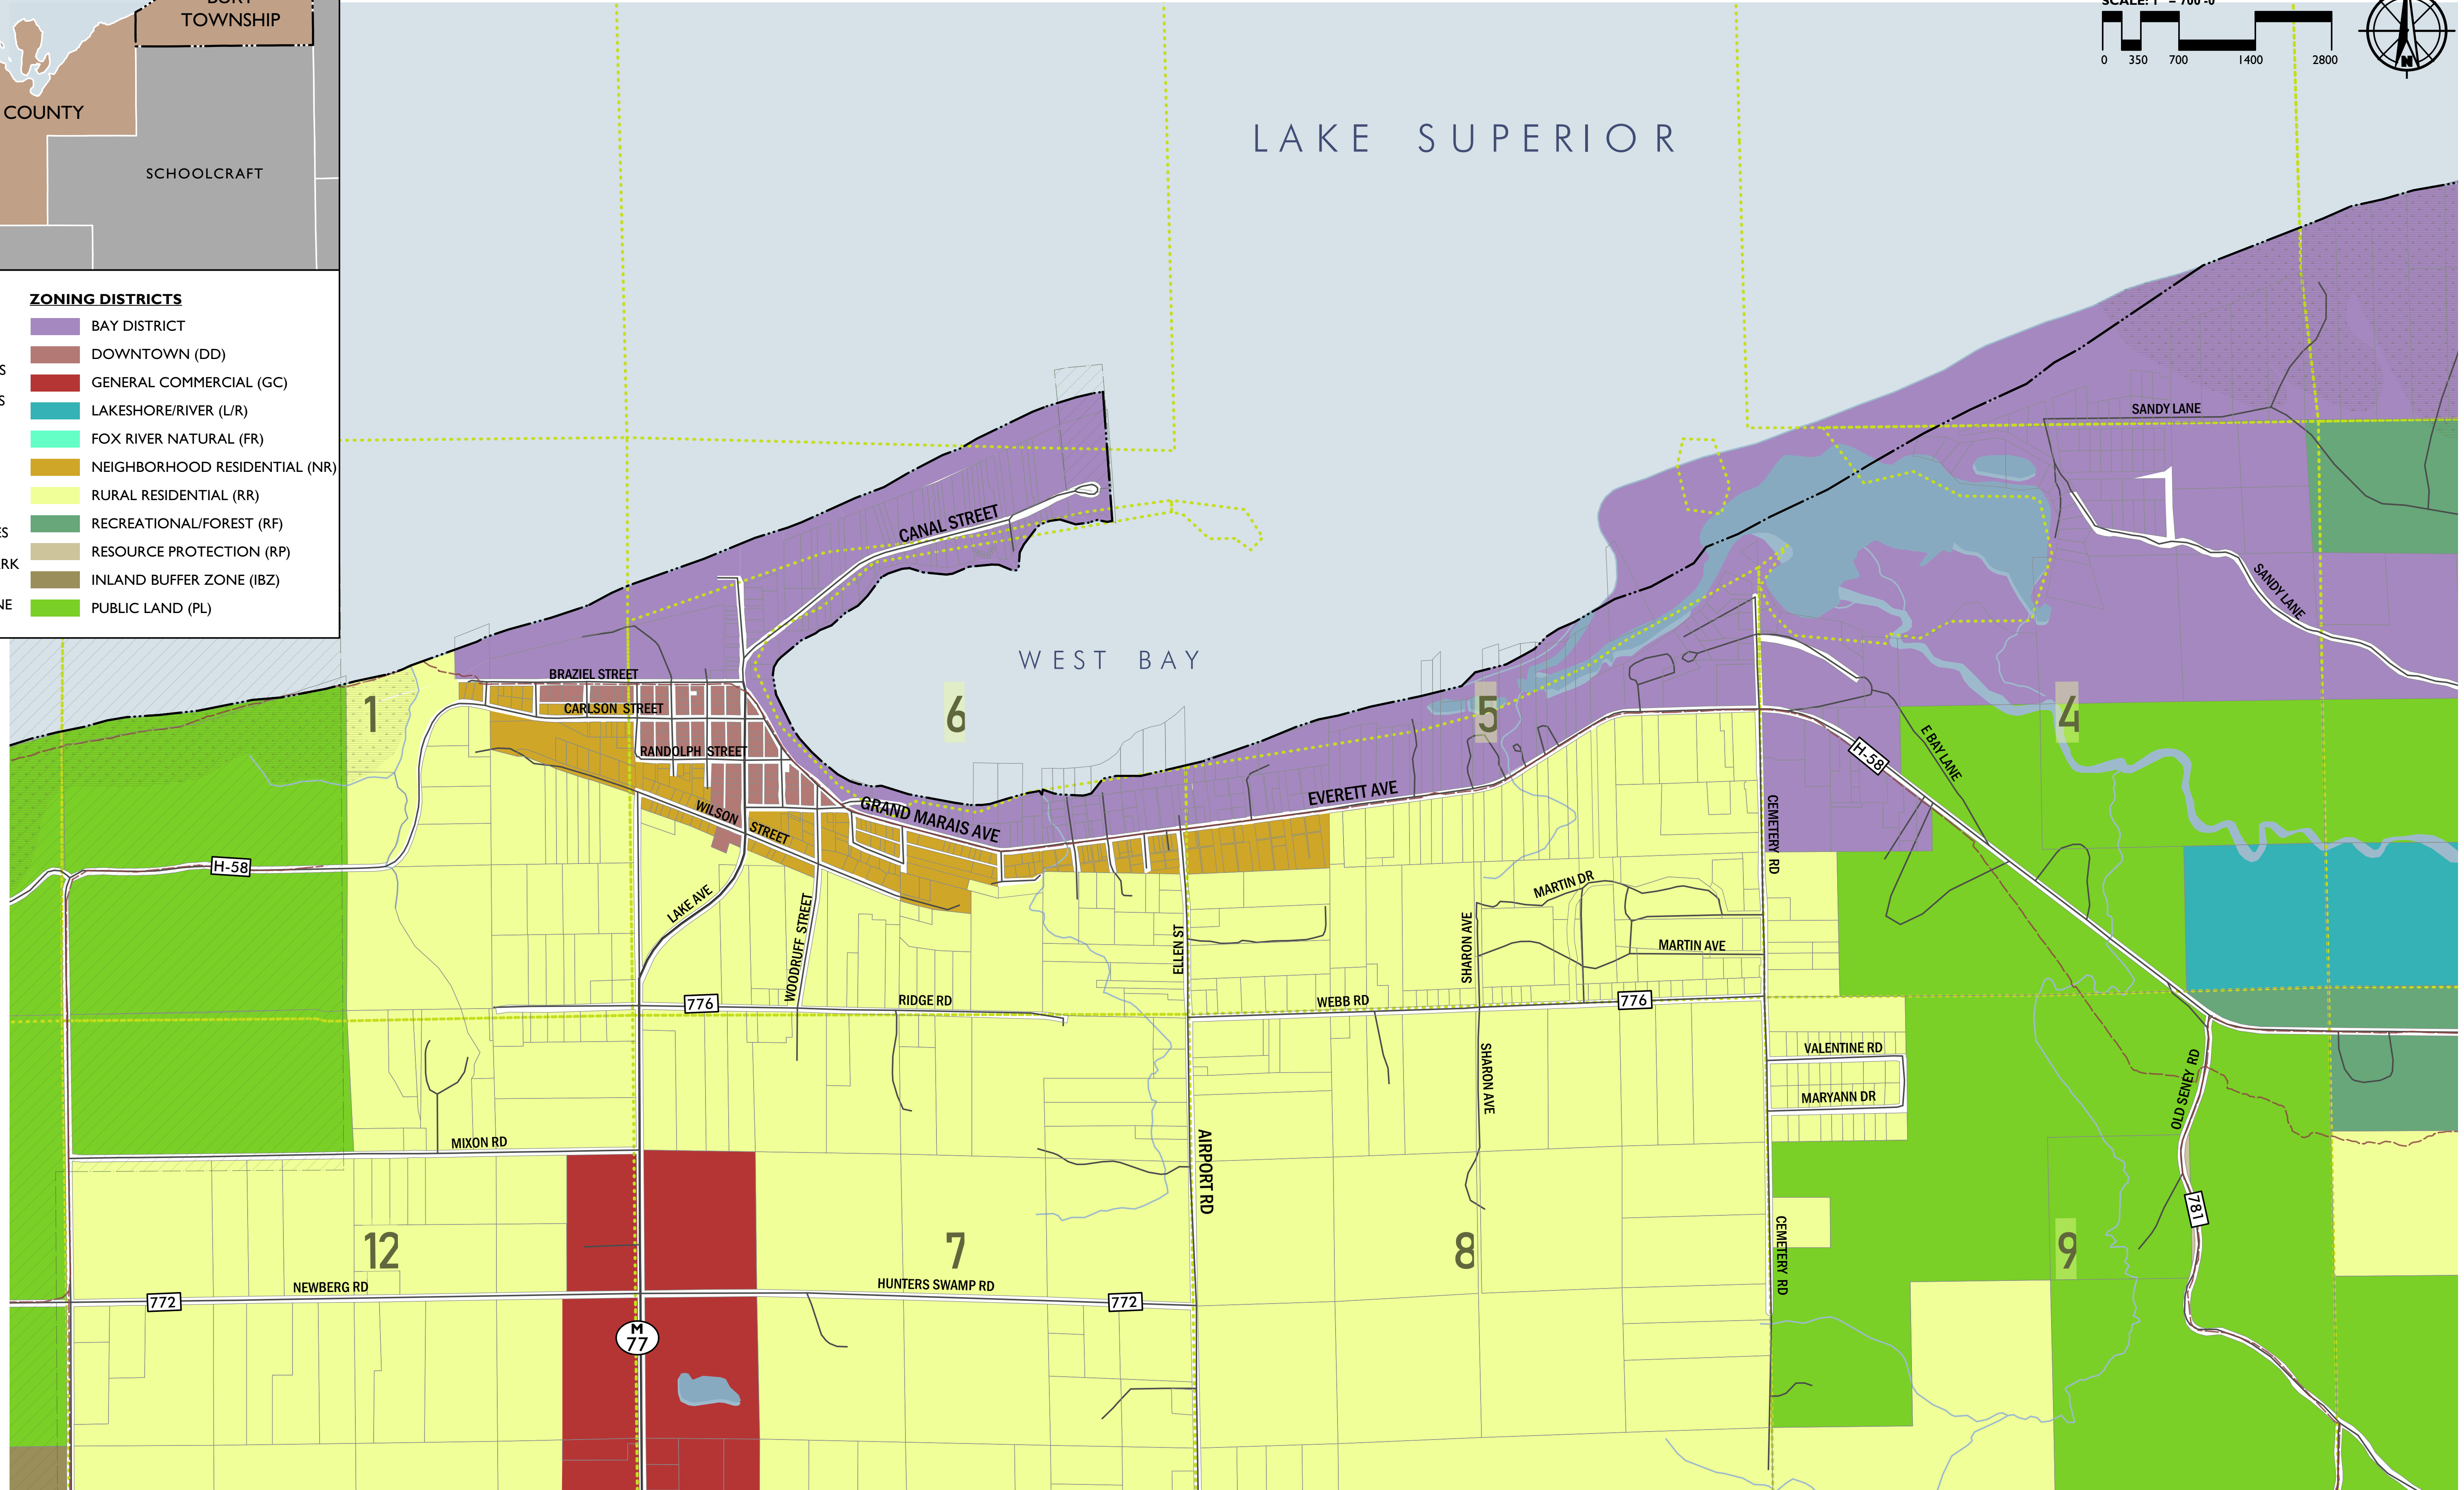

LEGEND

	PARCEL BOUNDARY		1 BAY DISTRICT
	SECTION LINES		2 DOWNTOWN (DD)
	MINOR ROADS		3 GENERAL COMMERCIAL (GC)
	STATE/FED ROADS		4 LAKESHORE/RIVER (L/R)
	TRAILS		5 FOX RIVER NATURAL (FR)
	WATERWAYS		6 NEIGHBORHOOD RESIDENTIAL (NR)
	WATER BODIES		7 RURAL RESIDENTIAL (RR)
	NATIONAL PARK SERVICE AREA		8 RECREATIONAL/FOREST (RF)
	CRITICAL DUNE AREA		9 RESOURCE PROTECTION (RP)
			10 INLAND BUFFER ZONE (IBZ)
			11 PUBLIC LAND (PL)

OFFICIAL ZONING MAP - GRAND MARAIS DETAIL AREA

BURT TOWNSHIP, ALGER COUNTY, MICHIGAN

JULY 2024